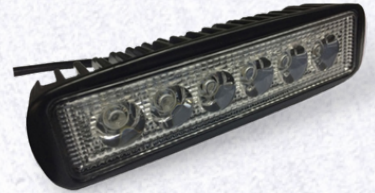

**FARO LED 18W 6 LEDS
RECTANGULO**